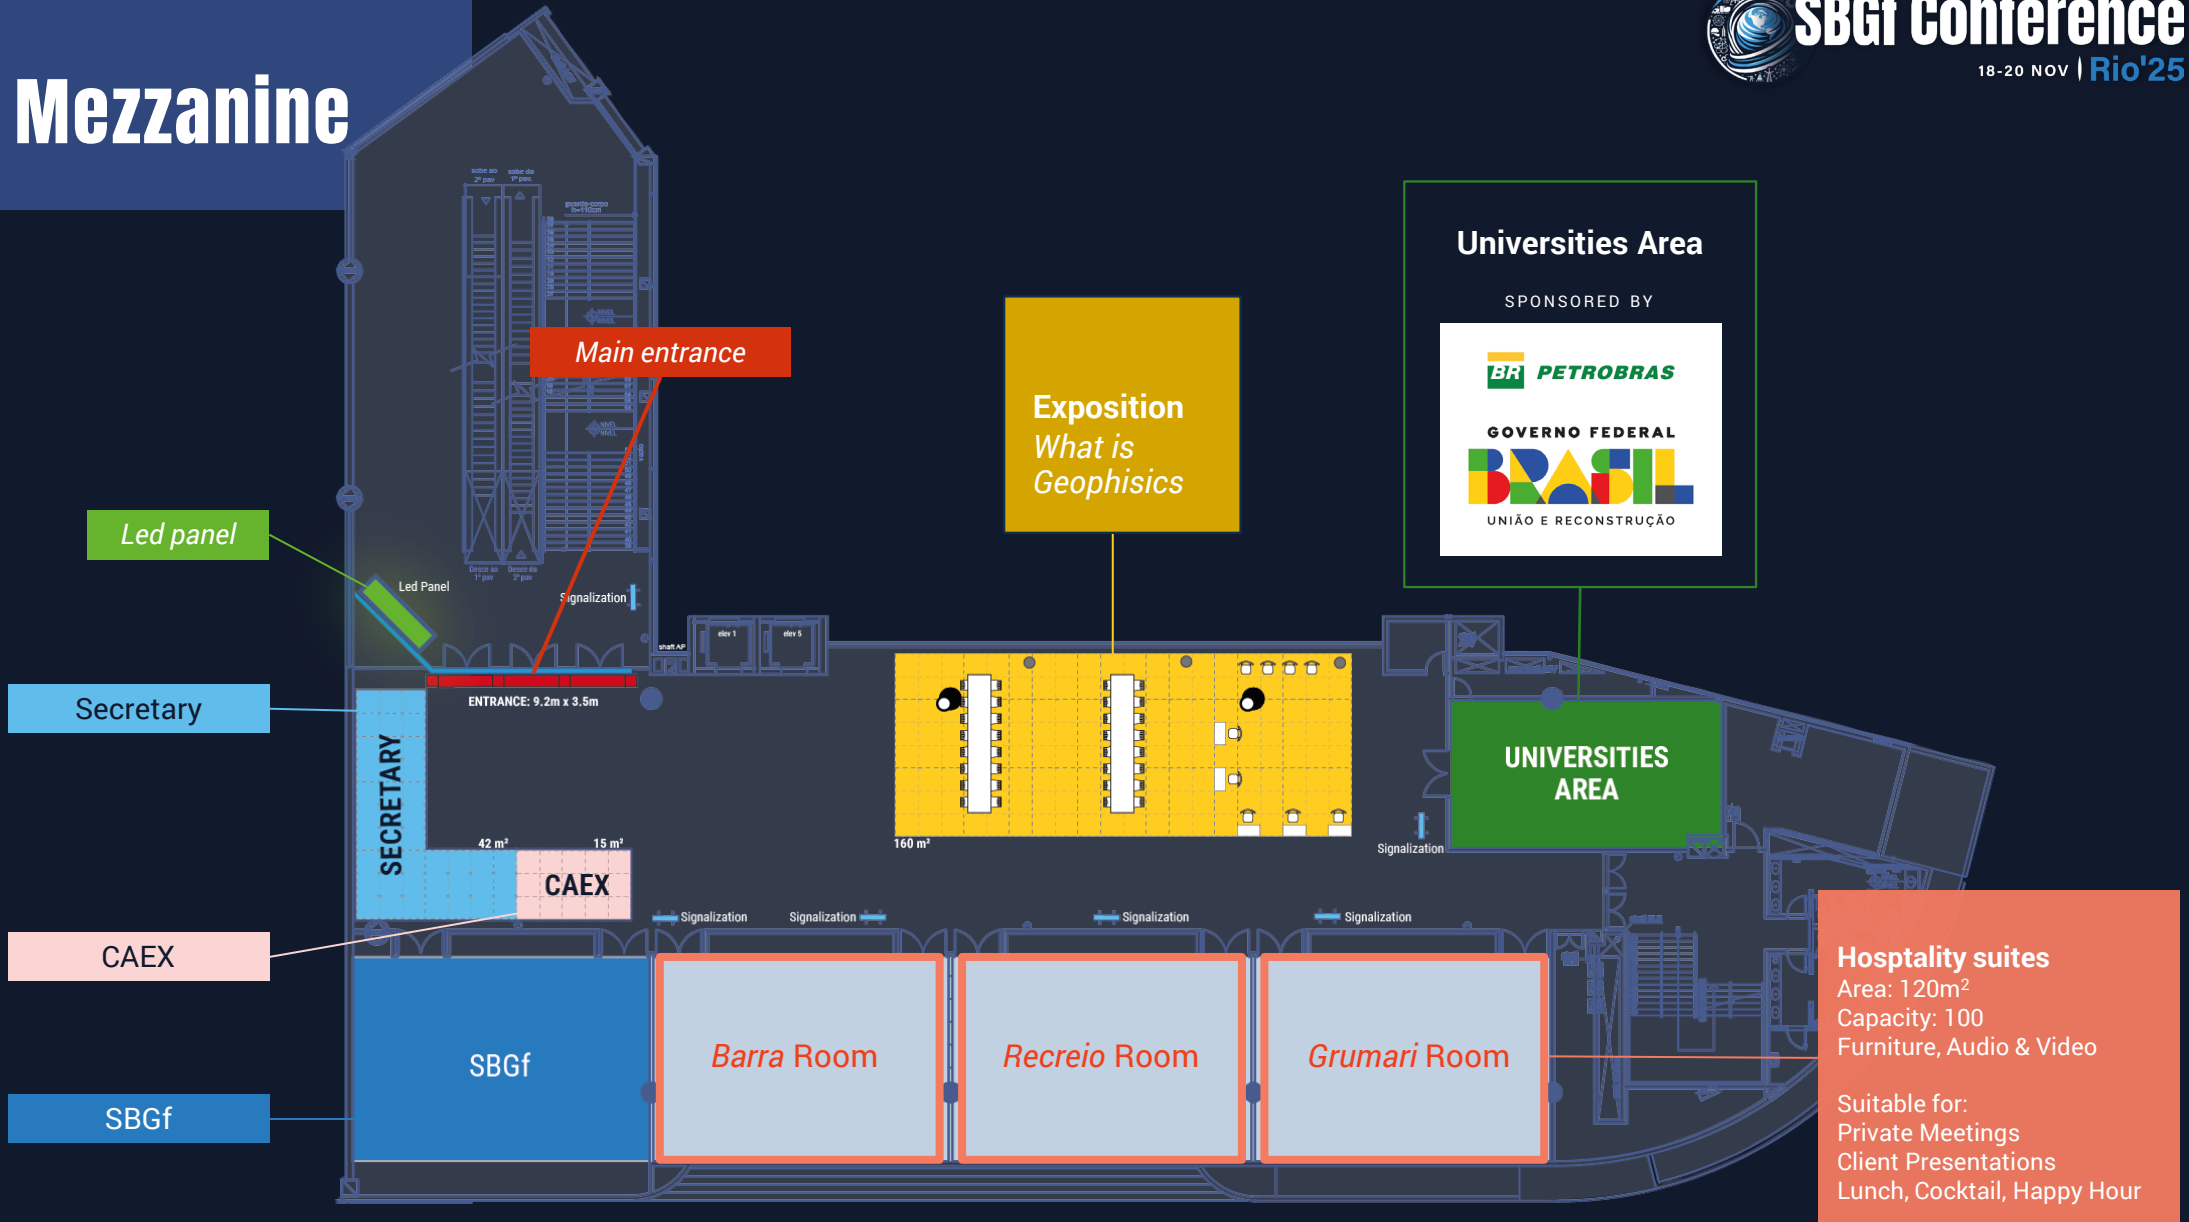

- São Conrado
- Leblon
- Ipanema
- Copacabana
- Leme
- Urca
- Botafogo

Mezzanine

**EXPOMAG
Rio de Janeiro**

Official entrance

SBGf Secretary

Badges and registration

Hospitality Suites

Exposition "What is Geophysics"

Universities area

SPONSORED BY

Mezzanine

Universities Area

SPONSORED BY

UNIÃO E RECONSTRUÇÃO

Hospitality suites

Area: 120m²
Capacity: 100
Furniture, Audio & Video