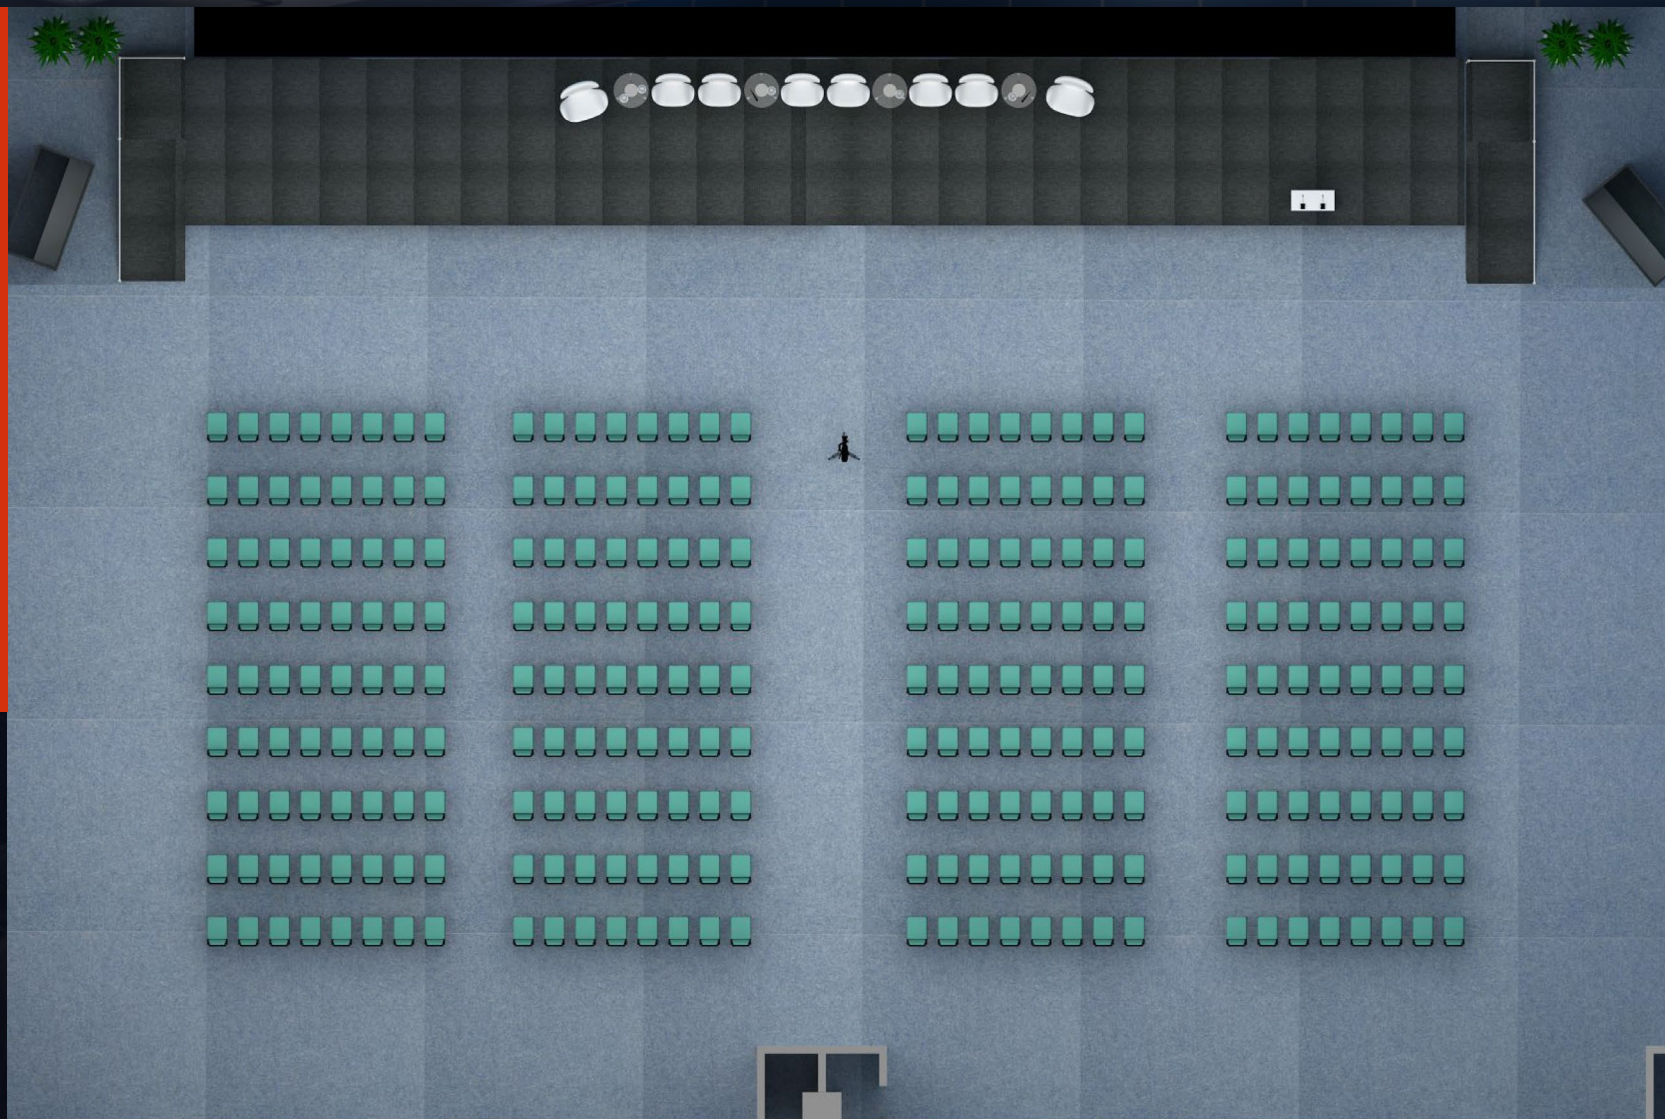

Main Plenary

The main plenary, at EXPOGEF floor, will host the Opening Ceremony with Live TV transmission

SPONSORED BY