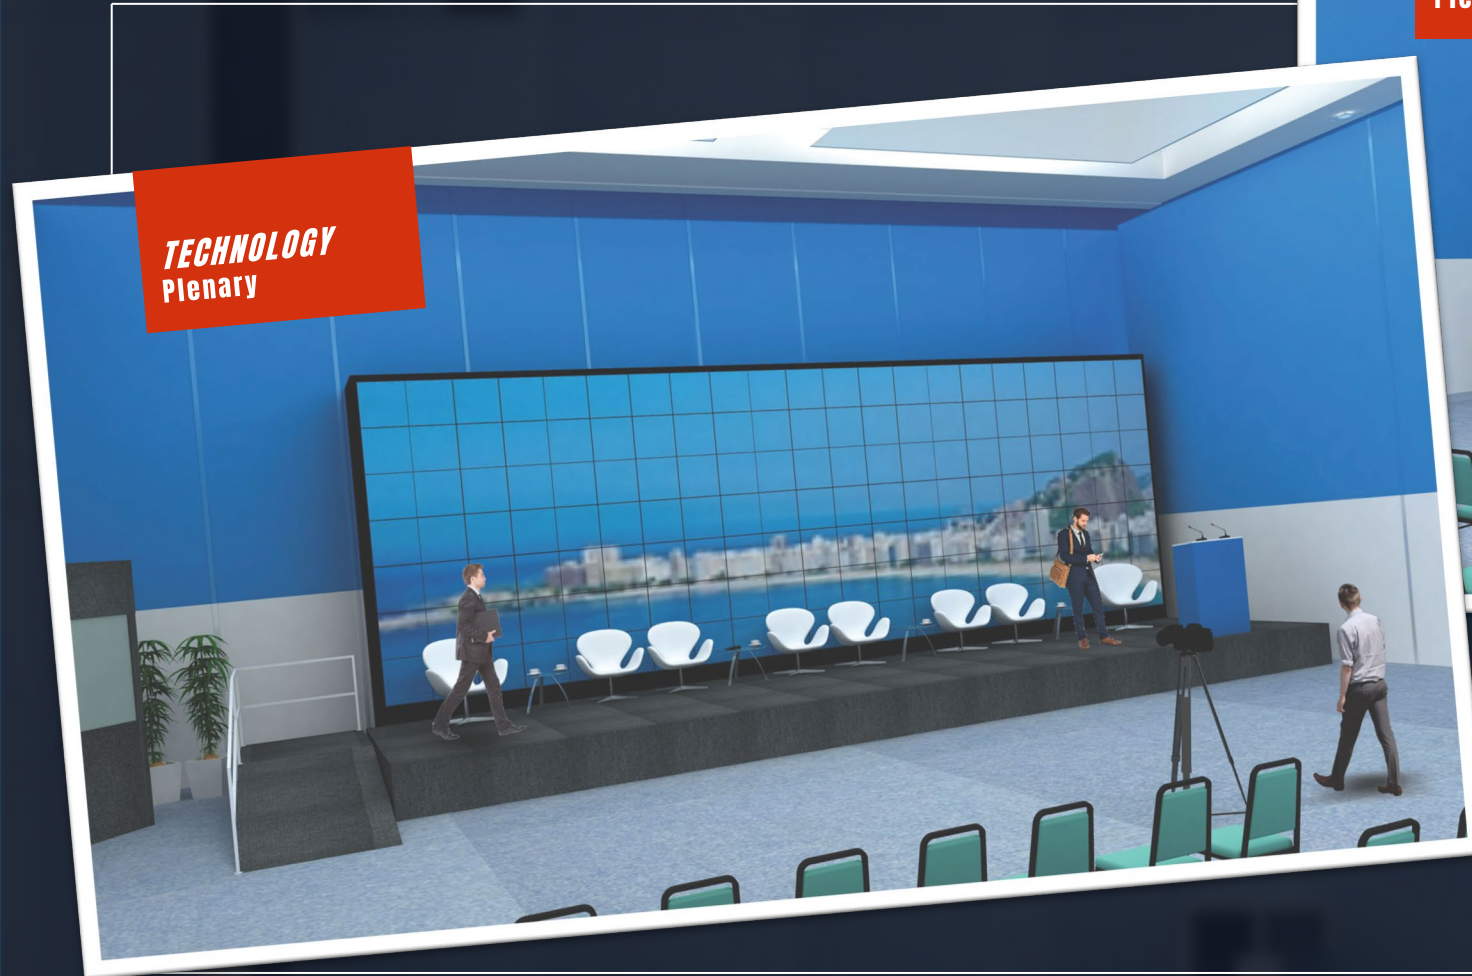

TECHNOLOGY
Plenary