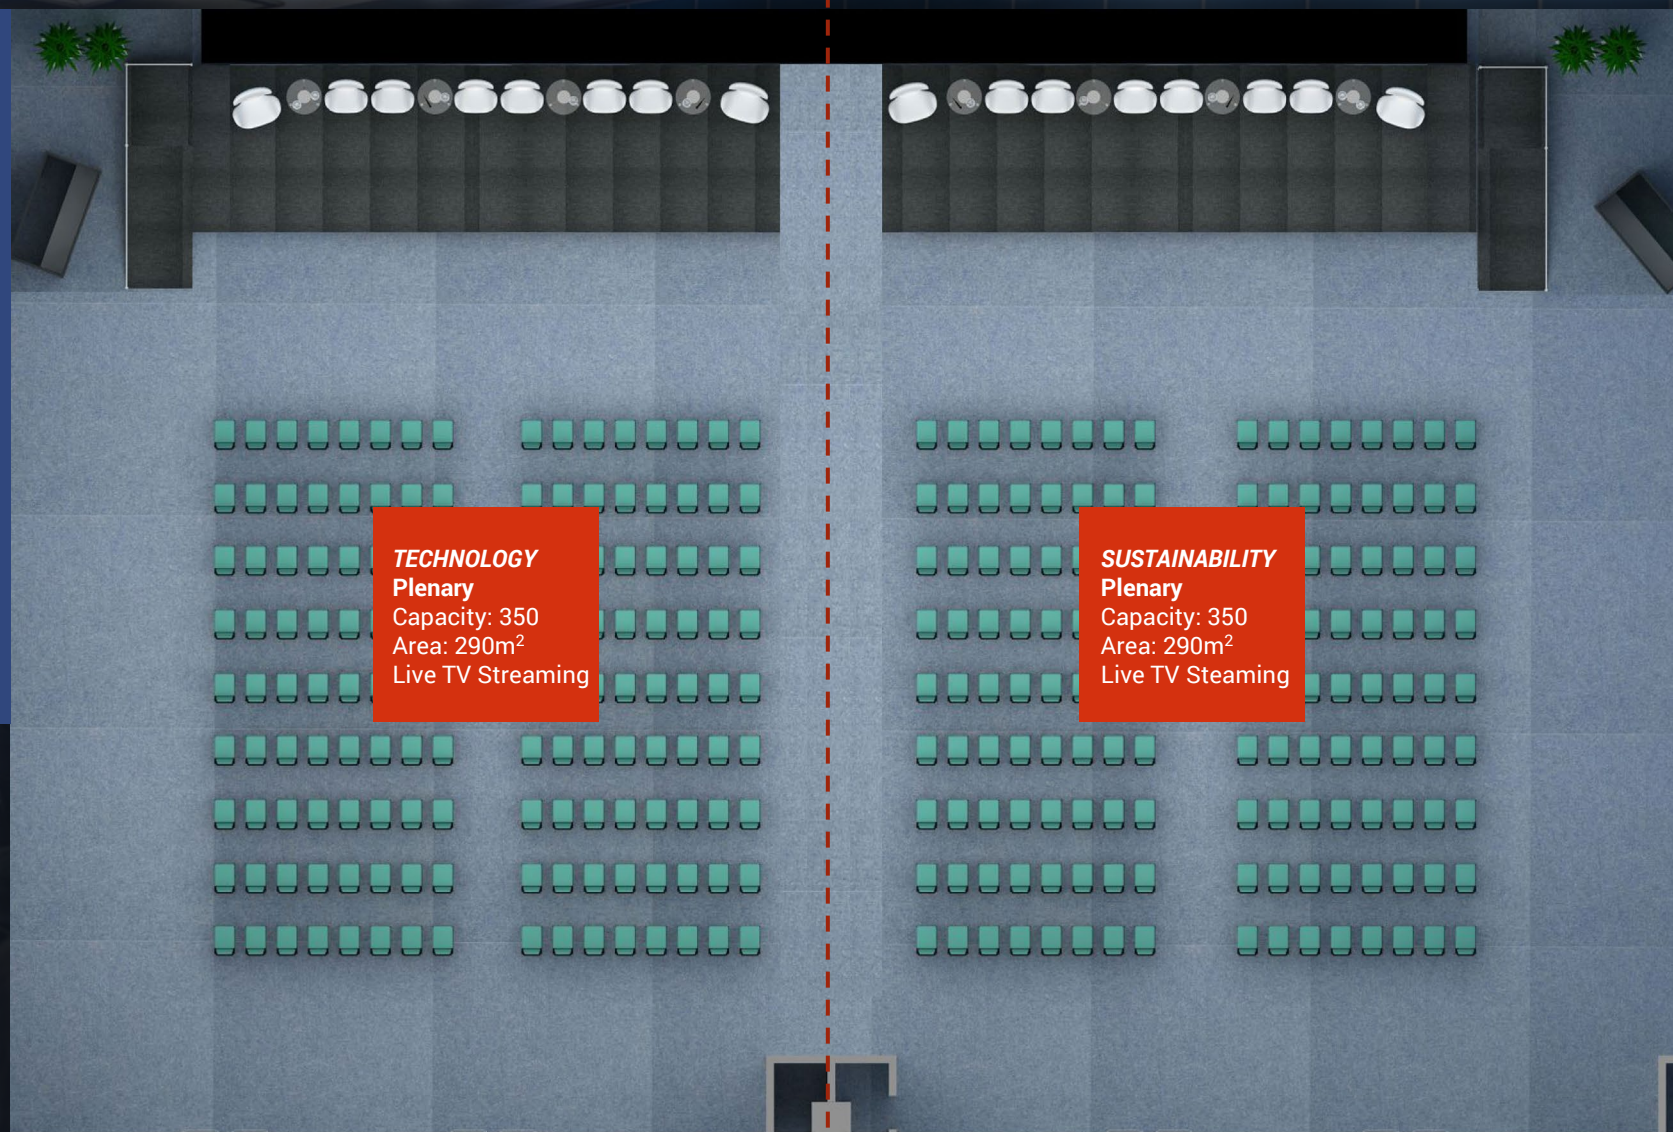

**TECHNOLOGY
Plenary**
Capacity: 350
Area: 290m²
Live TV Streaming

**SUSTAINABILITY
Plenary**
Capacity: 350
Area: 290m²
Live TV Streaming

EACH PLENARY will host a series of Strategic Panels along the Conference, with Live TV transmission.