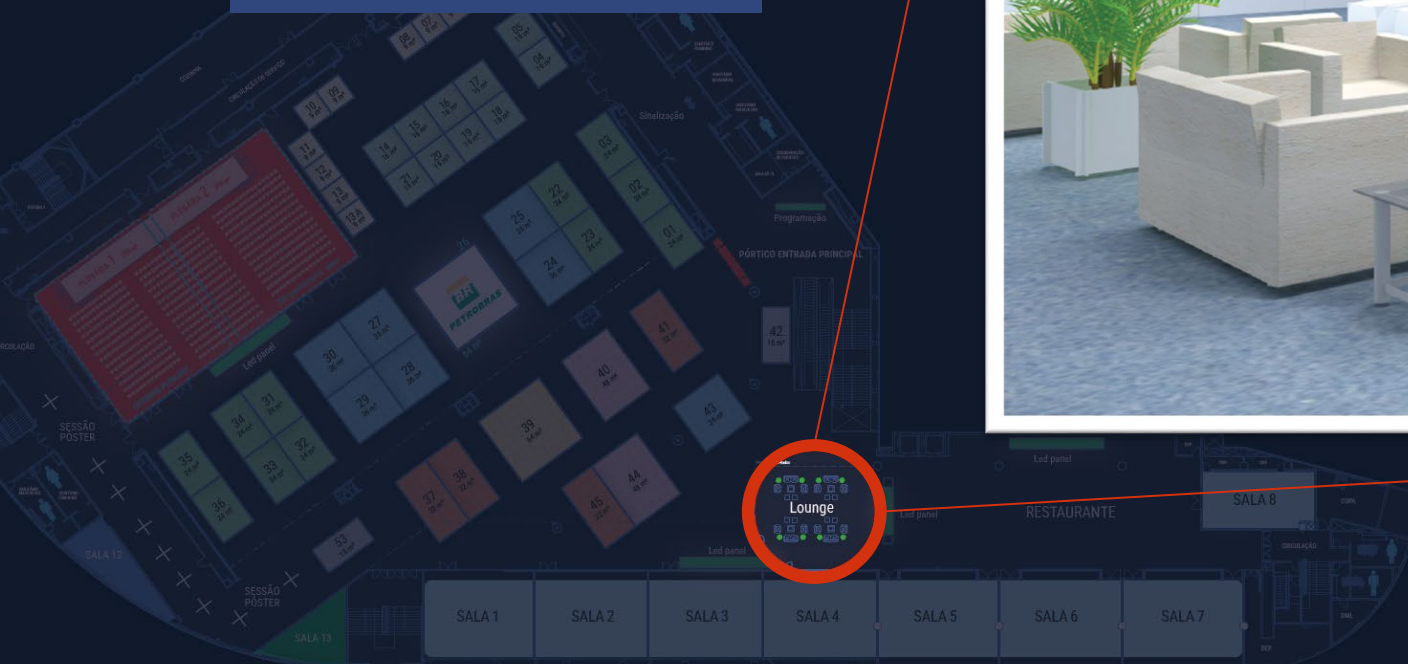

Lounge

Comfortable spot on the center of the Exposition, in front of Technical Rooms. Perfect for network, meet old friends and make new ones.