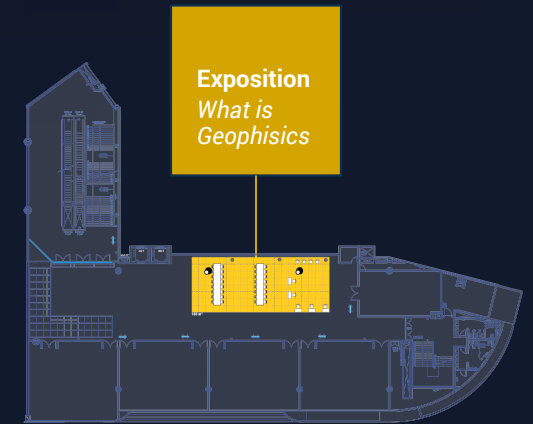

Opportunity to sponsor one out of eight rooms for Technical Oral Sessions

Lounge

Comfortable spot on the center of the Exposition, in front of Technical Rooms. Perfect for network, meet old friends and make new ones.

EXPOSITION *WHAT IS GEOPHYSICS*

The "What is Geophysics?" exposition, promoted by the Brazilian Geophysical Society (SBGf), is an educational initiative aimed at introducing basic education students to the fascinating field of geophysics through engaging experiments and talks. Last year, we had the pleasure of welcoming over 300 students from Rio de Janeiro, providing them with hands-on experiences and insights into this dynamic scientific discipline.